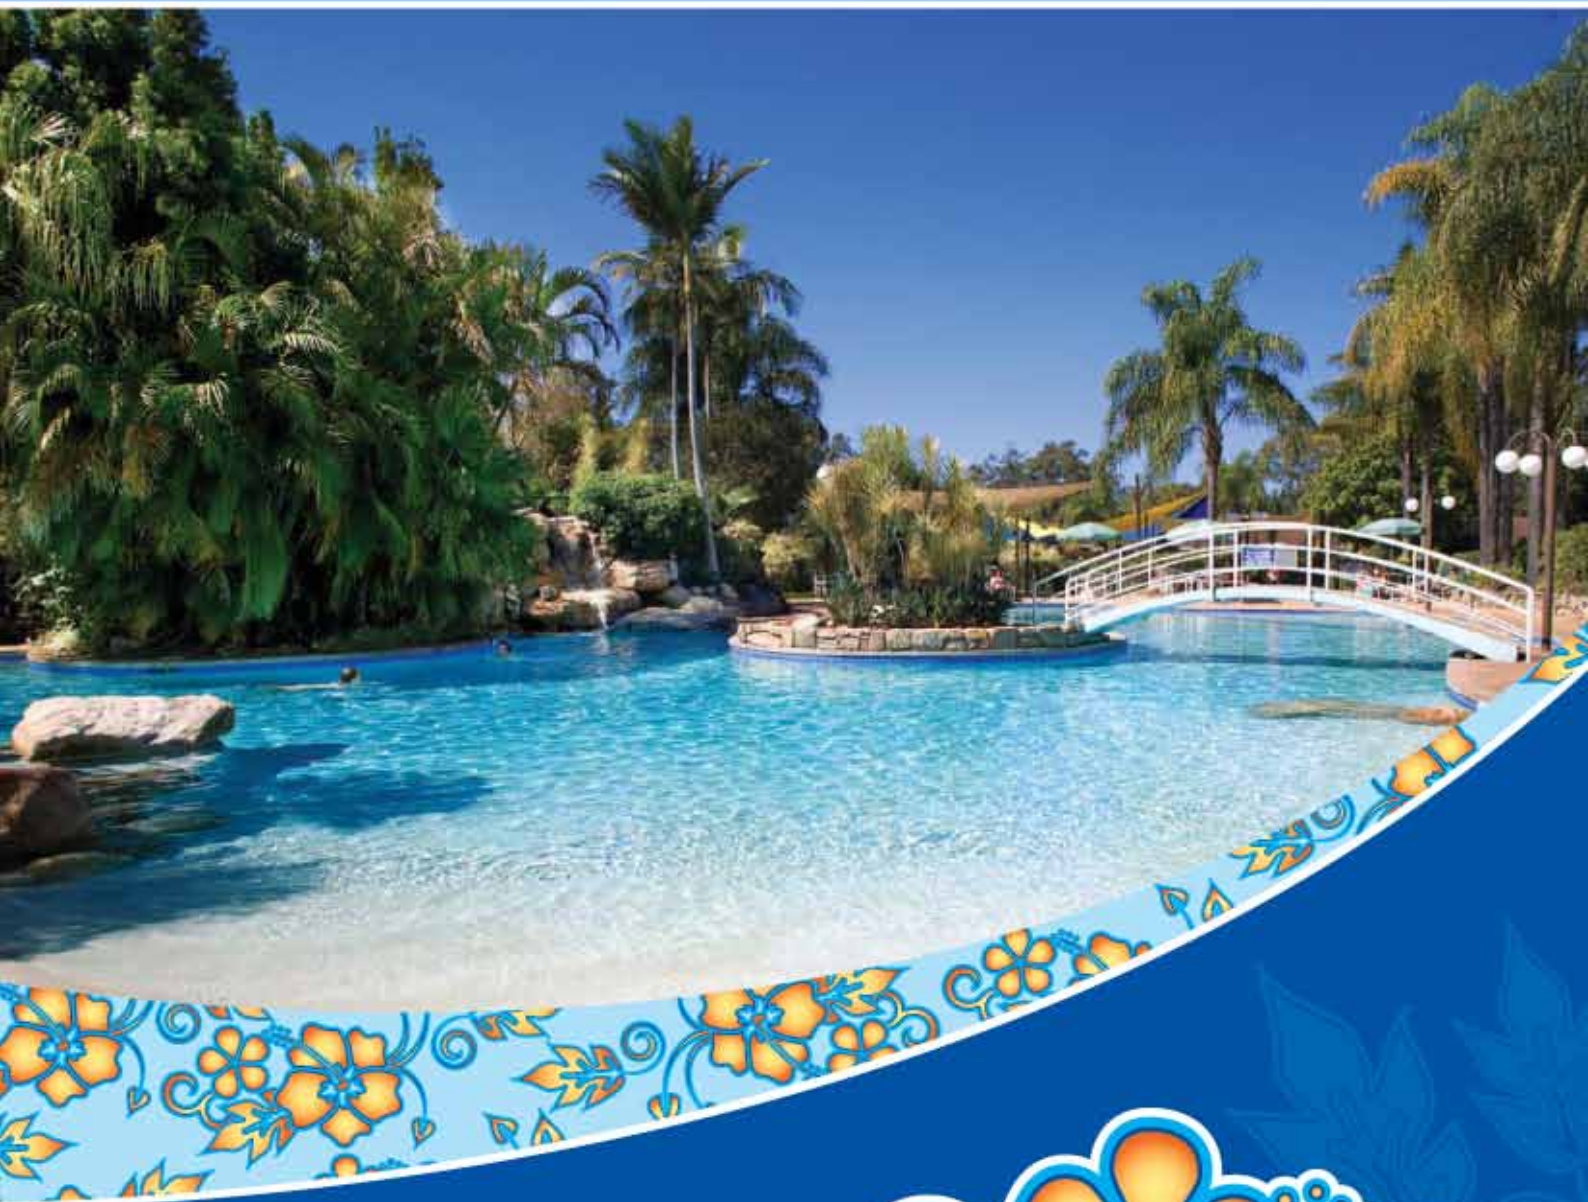

Boambee Bay Resort

COFFS HARBOUR NSW AUSTRALIA

For your total holiday experience!

Only 5 minutes from the Coffs Harbour Airport and 10 minutes from the centre of Coffs Harbour, is one of the most attractive holiday destinations on the New South Wales North Coast.

Boambee Bay Resort is an affordable resort located along the banks of the serene Boambee Waters, and just a short stroll to the long white sand of Boambee Beach.

Accommodation is set amidst luscious tropical gardens. The 2 bedroom/2 bathroom apartments accommodate six people and the luxurious 1 bedroom apartments will accommodate four people.

EXPERIENCE

- half court tennis
- squash court
- bowls
- large adventure pool (heated in winter)
- sauna
- children's playground
- billiard room
- activities coordinator (seasonal)
- two day/night tennis courts
- mini golf
- canoes
- indoor & outdoor spa
- gymnasium
- barbecue cabanas
- children's games room
- cafe
- cocktail bar